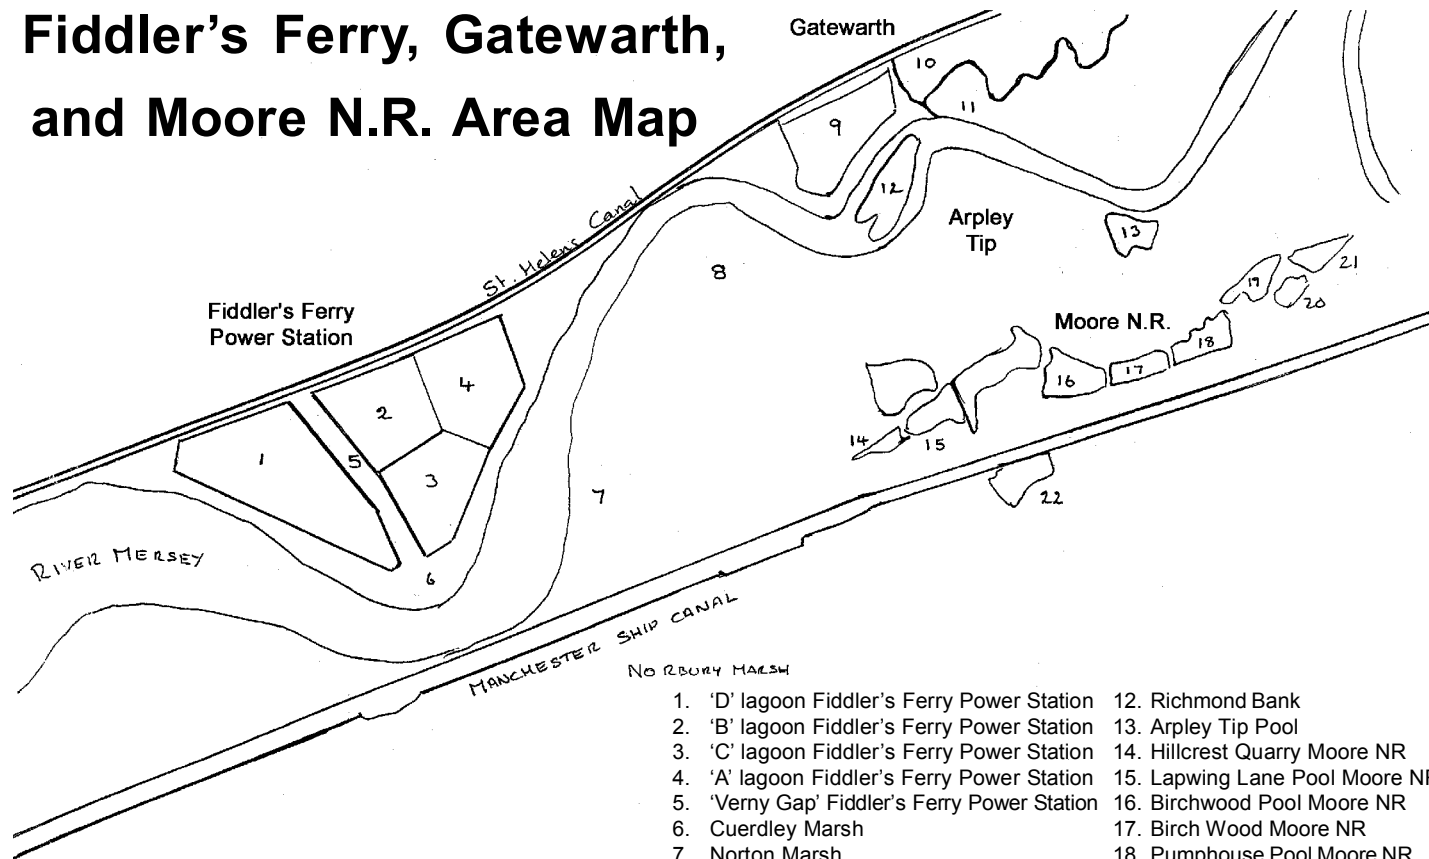

Fiddler's Ferry, Gatewarth, and Moore N.R. Area Map

- | | |
|--|--------------------------------|
| 1. 'D' lagoon Fiddler's Ferry Power Station | 12. Richmond Bank |
| 2. 'B' lagoon Fiddler's Ferry Power Station | 13. Arpley Tip Pool |
| 3. 'C' lagoon Fiddler's Ferry Power Station | 14. Hillcrest Quarry Moore NR |
| 4. 'A' lagoon Fiddler's Ferry Power Station | 15. Lapwing Lane Pool Moore NR |
| 5. 'Verny Gap' Fiddler's Ferry Power Station | 16. Birchwood Pool Moore NR |
| 6. Cuerdley Marsh | 17. Birch Wood Moore NR |
| 7. Norton Marsh | 18. Pumphouse Pool Moore NR |
| 8. Moss Side | 19. Moss Wood Moore NR |
| 9. Gatewarth Phase 11 | 20. Mill Brook Pool Moore NR |
| 10. Gatewarth Phase 11 | 21. Eastern Reedbed Moore NR |
| 11. Gatewarth Sewage Farm | 22. Moore Sand Quarry |